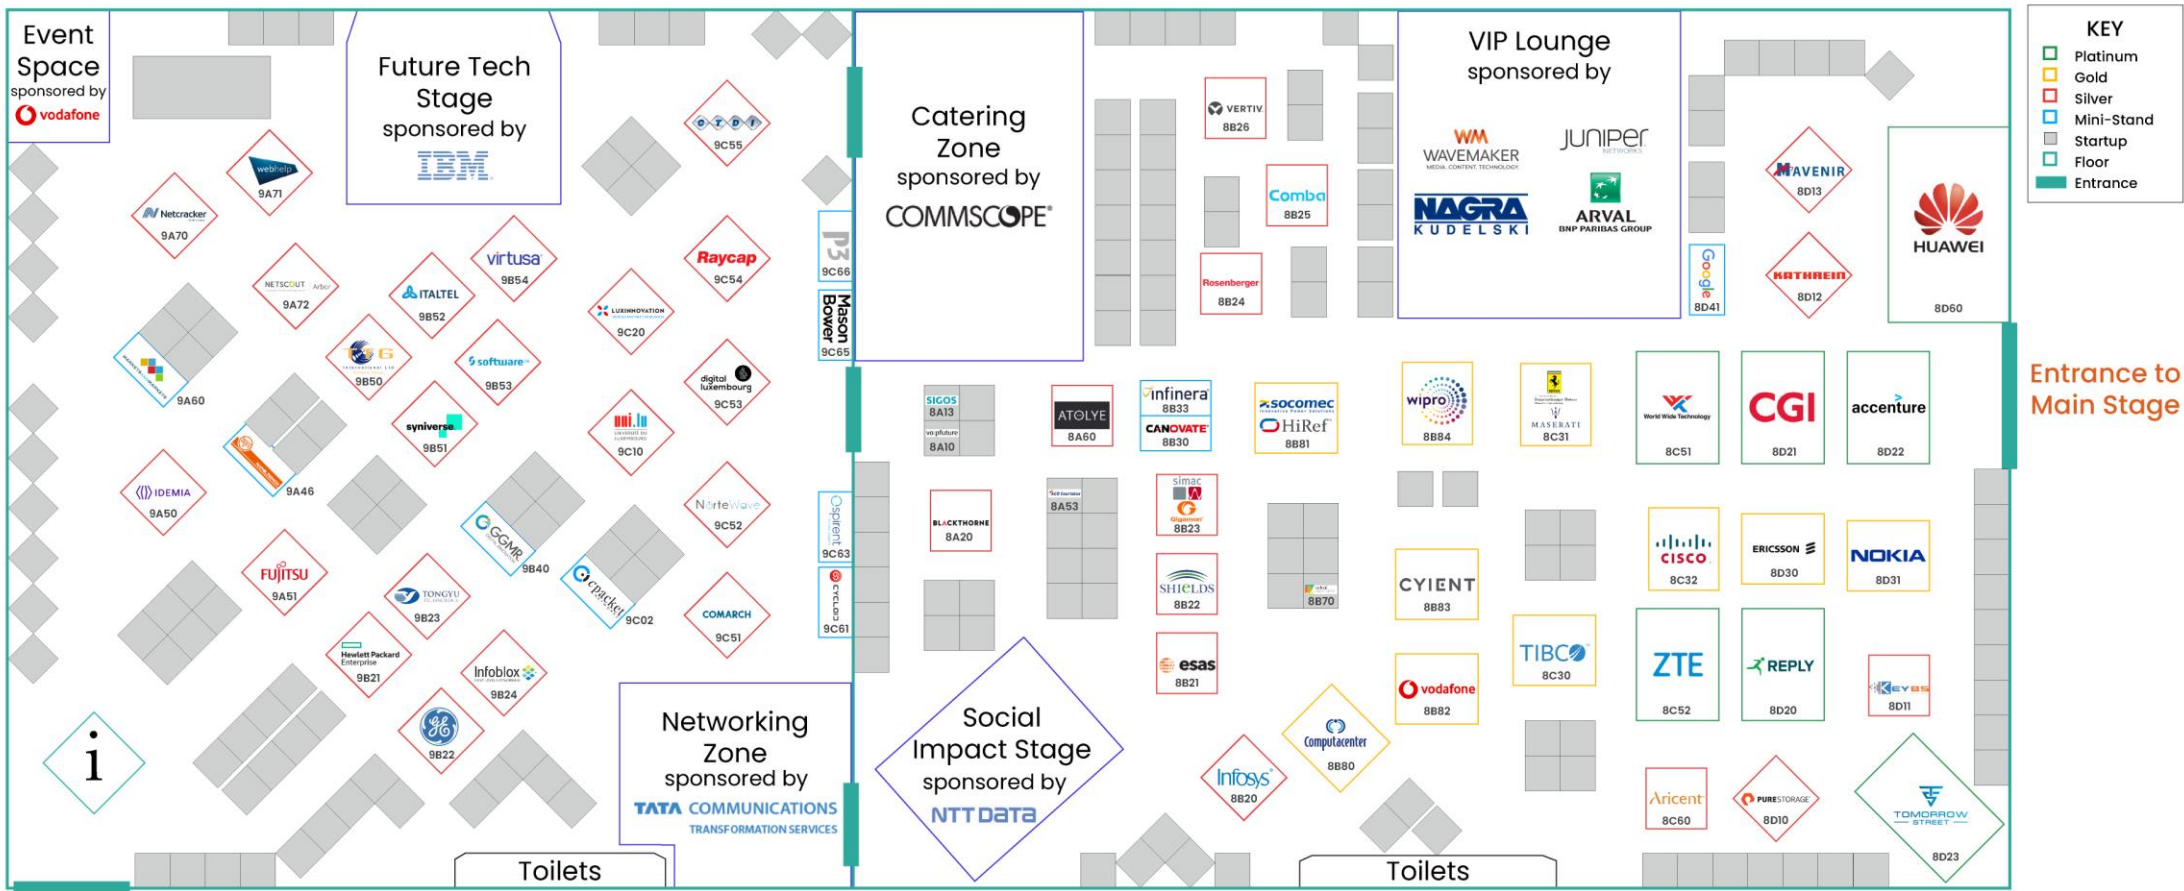

Arch Summit Floor Plan

9A

9B

9C

8A

8B

8C

8D

KEY

- Platinum
- Gold
- Silver
- Mini-Stand
- Startup
- Floor
- Entrance

Entrance to Main Stage

Main Entrance

A	
8D22	Accenture
8A53	ACD Courtalux
8B70	Actual Experience
8C60	Aricent
VIP Lounge	Arval
8A60	Atolye
B	
8A20	Blackthorne
C	
8B30	Canovate
8D21	CGI
8C32	Cisco
9C51	Comarch
8B25	Comba
Catering Zone	Commscope
8B80	Computacenter
9C02	Cpacket Networks

8D23	Tomorrow Street
9B23	Tongyu Technology
9B50	TTG International Ltd
U	
9C10	Université du Luxembourg
V	
8B26	Vertiv
9B54	Virtusa
8B82	Vodafone
Event Space	Vodafone
8A10	Voipfuture
W	
VIP Lounge	Wavemaker
9A71	Webhelp
8B84	Wipro